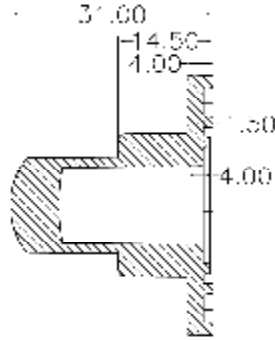

- **The Way to Assembly:**

The lens should be assembled to the PCB board or MCPCB upon LEDs which provides the most appropriate related position,so as to achieve the best uniform results.

*** Manually installation or if necessary thermal glue are recommended.**

Notes:

(1) Typical beam divergence will be affected by different LED manufacturers.

2D Drawings (unit:mm)

Optical Characteristics (for 3535 LED)

Package Information

Item	Quantity	Total	Size (long*width* high)
Tray	6pcs/tray	6pcs	-
Inner box	4 tray/inner box	24pcs	12.5*12.5*12.5 cm
Outer box	18 inner box/outer box	432pcs	42.0*28.0*28.0 cm