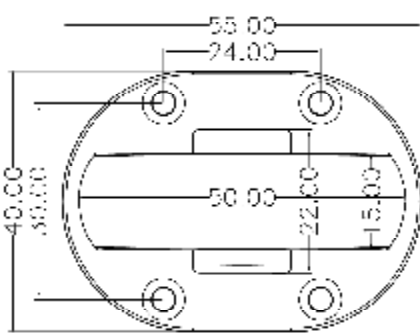

- **The Way to Assembly:**

The lens should be assembled to the PCB board or MCPCB upon LEDs which provides the most appropriate related position,so as to achieve the best uniform results.

*** Manually installation or if necessary thermal glue are recommended.**

Notes:

(1) Typical beam divergence will be affected by different LED manufacturers.

2D Drawings (unit:mm)

Optical Characteristics (for 3535 LED)

Package Information

Item	Quantity	Total	Size (long*width* high)
Tray	6pcs/tray	6pcs	-
Inner box	4 tray/inner box	24pcs	12.5*12.5*12.5 cm
Outer box	18 inner box/outer box	432pcs	42.0*28.0*28.0 cm