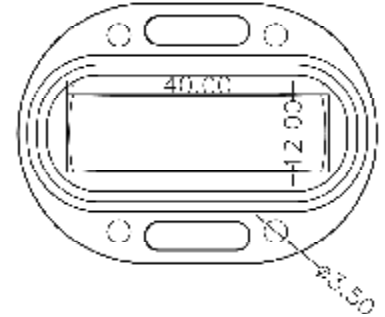

- **The Way to Assembly:**

The lens should be assembled to the PCB board or MCPCB upon LEDs which provides the most appropriate related position,so as to achieve the best uniform results.

*** Manually installation or if necessary thermal glue are recommended.**

- **Fuction:**

YML01CR-NP03180F provides exceptional color mixing result with the highest efficiency through careful enginnering and precision manufacturing process.

Usage and Maintenance

- 1.Clean lenses with mild soap and water and a soft cloth.
- 2.Don't use any commercial cleaning solvents on lenses,like alcohol.
- 3.Operating temperature -40°C ~+110°C (upper limit +120°C)
- 4.please handle or install lenses with wearing gloves,skin oils may damage lens or optical characteristic.

Notes:

(1) Typical beam divergence will be affected by different LED manufacturers.

2D Drawings (unit:mm)

Optical Characteristics (for 3535 LED)

Package Information

Item	Quantity	Total	Size (long*width* high)
Tray	6pcs/tray	6pcs	-
Inner box	4 tray/inner box	24pcs	12.5*12.5*12.5 cm
Outer box	18 inner box/outer box	432pcs	42.0*28.0*28.0 cm