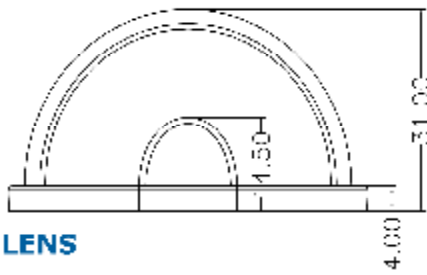

- **The Way to Assembly:**

The lens should be assembled to the PCB board or MCPCB upon LEDs which provides the most appropriate related position,so as to achieve the best uniform results.

*** Manually installation or if necessary thermal glue are recommended.**

Notes:

(1) Typical beam divergence will be affected by different LED manufacturers.

2D Drawings (unit:mm)

Optical Characteristics (for 3535 LED)

Package Information

Item	Quantity	Total	Size (long*width* high)
Tray	6pcs/tray	6pcs	-
Inner box	4 tray/inner box	24pcs	12.5*12.5*12.5 cm
Outer box	18 inner box/outer box	432pcs	42.0*28.0*28.0 cm