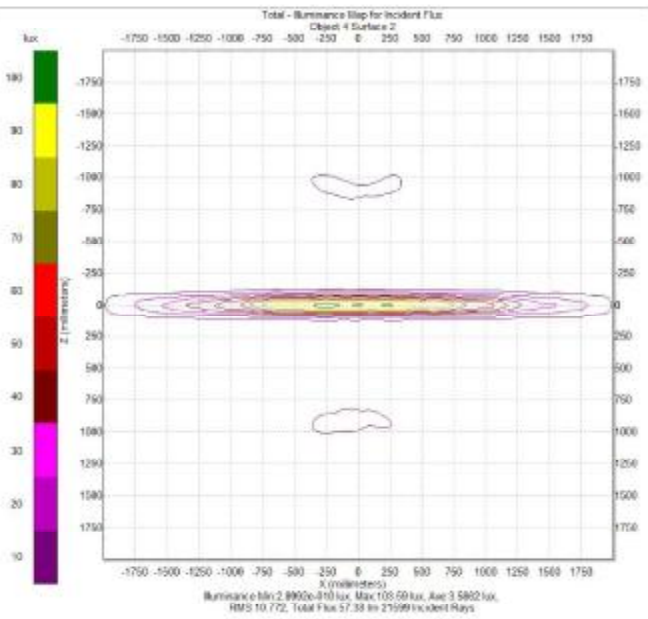

Notes:

(1) Typical beam divergence will be affected by different LED manufacturers.

2D Drawings (unit:mm)

Optical Characteristics (for 3535 LED)

Package Information

Item	Quantity	Total	Size (long*width* high)
Tray	6pcs/tray	6pcs	-
Inner box	4 tray/inner box	24pcs	12.5*12.5*12.5 cm
Outer box	18 inner box/outer box	432pcs	42.0*28.0*28.0 cm